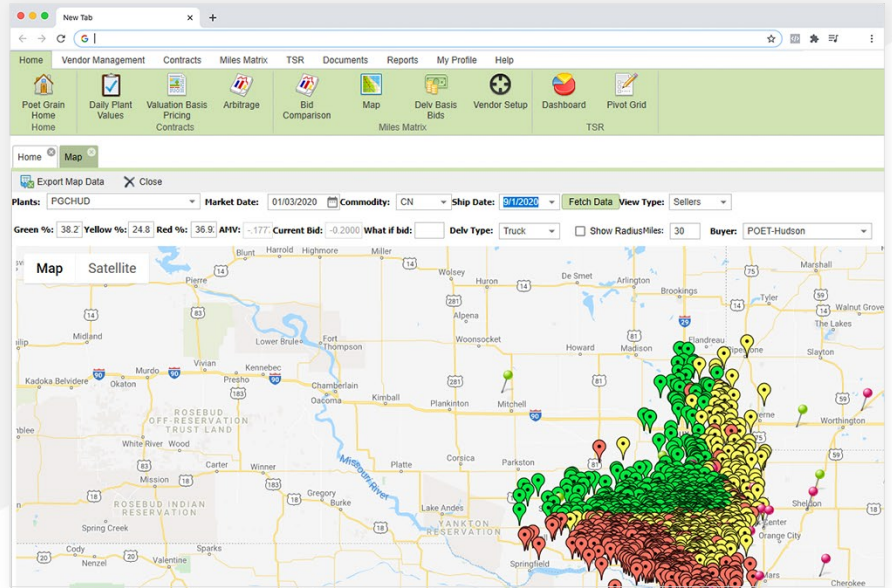

Poetep

Wisej Rapid Development Supports the Changing Needs of the Ethanol Industry

POET Ethanol Products uses Wisej to support their internal, external, and plant users through different supply chain applications.

Location	Delivery Method	CommodityID	AMV: 0.3763 Jan-20/H0	AMV: 0.3765 Feb-20/H0	AMV: 0.3643 Mar-20/H0	AMV: 0.275 Apr-20/K0	AMV: 0.3005 May-20/K0	AMV: 0.2 Jun-20
POET-Alexandria	Truck	CN	0.28000	0.28000	0.30000	0.25000	0.25000	0.21000
Anderssons-Clymers	Truck	CN	0.26000	0.22000	0.25000	0.20000	0.20000	0.20000
Anderssons-Dankirk	Truck	CN	0.25000	0.25000	0.25000			
Anderssons-Greenville	Truck	CN	0.37000	0.39000	0.40000	0.31000	0.33000	0.30000
Anderssons-Oakville	Truck	CN	0.25000	0.25000	0.25000			
Cardinal	Truck	CN	0.33000	0.36000	0.38000	0.35000	0.38000	0.35000