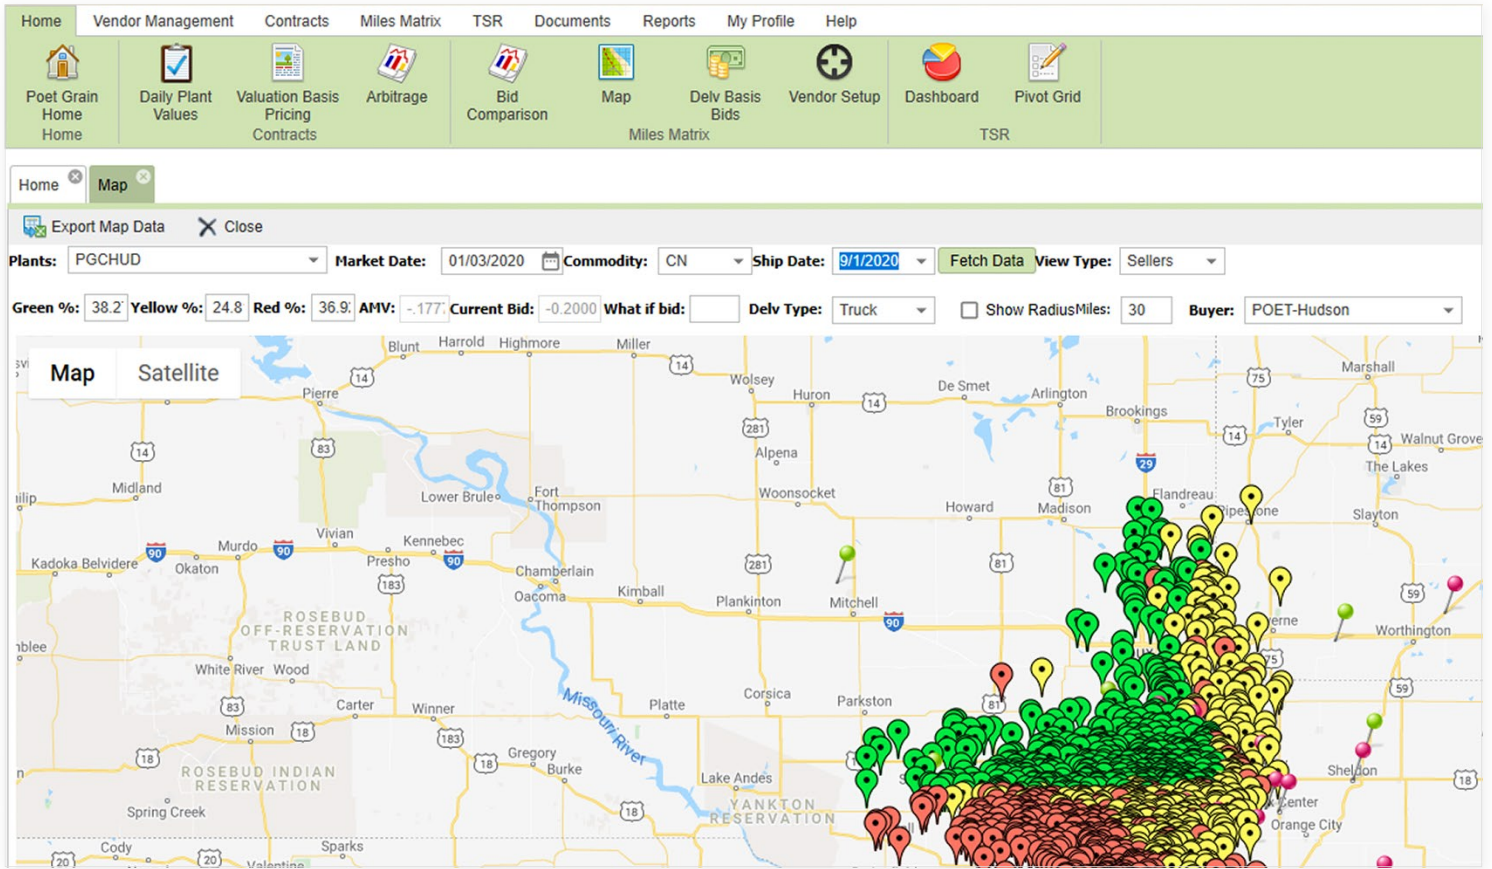

About POET Ethanol Products

POET Ethanol Products is a global leader in the energy and agricultural space, driven by responsible value creation in our industries, communities, and planet.

Our roots developed as a supplier of fuel ethanol, and have grown into a multi-commodity and transportation based company providing solutions in grains, fuels, and carbon dioxide markets.

As the largest supplier of ethanol in the world, we believe in both the value and benefits of driving a renewable solution to global energy needs, and focus on creating a better path forward in all our related industries.

poetep.com

Disclaimer: Ice Tea Group and POET Ethanol Products make no guarantee, warranty or representations. Any projections or estimates are opinion and do not guarantee the current or future performance of the software or represent any kind of contractual obligation on our part. You should conduct an independent investigation of the software to determine to your satisfaction the suitability of the software for your needs.

About Ice Tea Group

Ice Tea Group LLC, located in Washington DC, is a worldwide specialist for enterprise application modernization and business web frameworks.

We help developers and organizations stay competitive. Our mission is to strengthen and increase the value of enterprise-scale software assets by providing modernization paths throughout technology changes.

Since 1998, our services and frameworks have been used by more than 600 companies, in 4,800+ applications, over 50 countries. Some of our clients are: Fujitsu, Lidl, Goodyear, Xerox, Skanska, Volvo, Merck, GE Healthcare, IFS, Air New Zealand, CBS, SAGE, Ericsson, Siemens, ASFINAG, Markel, Ameriprise, Europ Assistance.

icetegroup.com